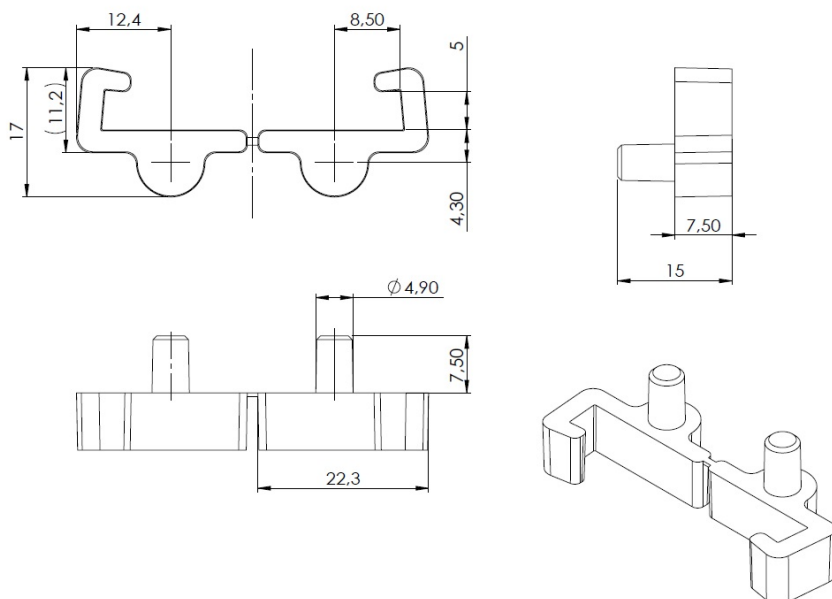

PRODUCT SHEET

Description:

Glass Support 1630, W/Slide Lock, Transparent Plastic, \varnothing 5mm, Moulded Left+Right Hand as a Set.
Distance: 9.5mm from Edge, to Bore Hole

Item number:

22.02.082-0

Units	Box	Carton	HS Code	Barcode
Set	1	3300	3926300090	 5704866078542